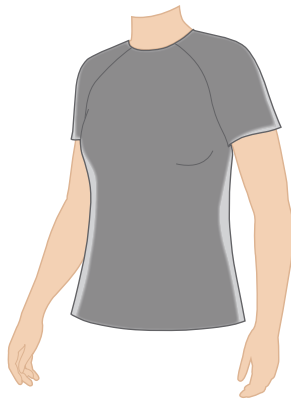

Regular

WOMEN'S BODY MEASUREMENTS (INCHES)

SIZE	XS	S	M	L	XL	XXL	1X/3XL
BUST	32-33	34-35	36-37.5	39-40.5	42-44.5	45-47	49-51
WAIST	27-28	29-31	32-34	35-38	39-41	42-45	46-49
HIPS	34.5-35.5	36.5-37.5	38.5-40	41.4-43	45-47	48-50	51-53

HOW TO MEASURE

1. **1. Chest/Bust:** Measure at the fullest part of the chest, under the armpits and over the shoulder blades, keeping the tape measure firm and level.
2. **2. Waist:** Measure around the natural waistline, allowing the tape measure to sit comfortably.
3. **3. Hips:** Measure around the fullest part of your hips.
4. **4. Sleeves:** Start at the center back of your neck and measure across the shoulder and down to the wrist. Round up to the next even number.
5. **5. Inseam:** Measure from the top of the interior leg to the bottom of the ankle.