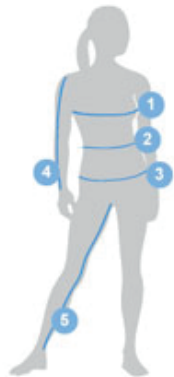

1. **1. Chest/Bust:** Measure at the fullest part of the chest, under the armpits and over the shoulder blades, keeping the tape measure firm and level.
2. **2. Waist:** Measure around the natural waistline, allowing the tape measure to sit comfortably.
3. **3. Hips:** Measure around the fullest part of your hips.
4. **4. Sleeves:** Start at the center back of your neck and measure across the shoulder and down to the wrist. Round up to the next even number.
5. **5. Inseam:** Measure from the top of the interior leg to the bottom of the ankle.