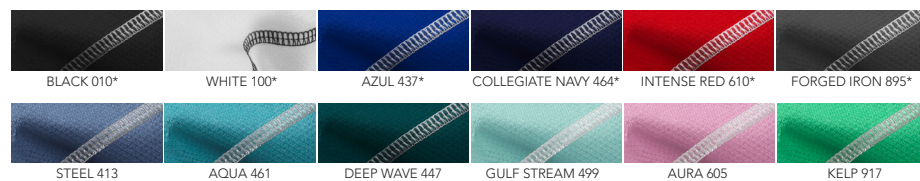

SIZING

S M L XL XXL 3XL*

FIT

GOLF FIT

DECORATION

EMB / HS

LOCATION

RC / LC / LSB / BUC