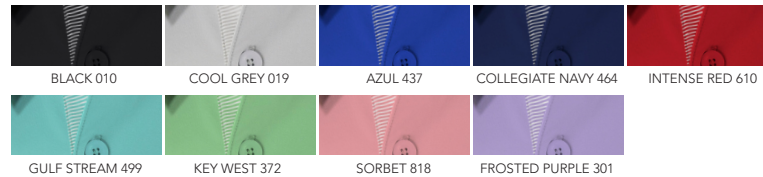

LOCATION

RS / RC / LC / BUC