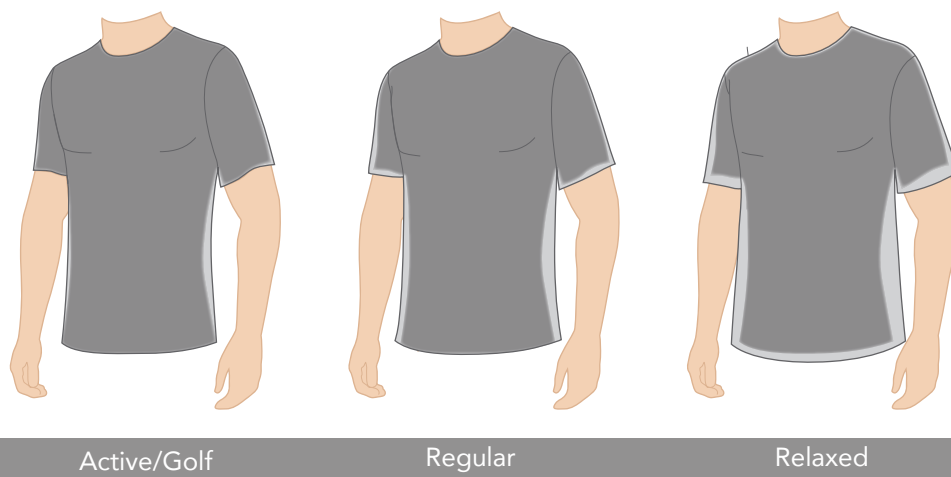

MEN'S BODY MEASUREMENTS (INCHES)

SIZE	S	M	L	XL	XXL	1X/3XL
NECK	15-5.5	16-16.5	17-17.5	18-18.5	19-19.5	20-20.5
CHEST	36-39	40-42	43-46	47-50	51-54	55-57
SLEEVE LENGTH	33	34	35	36	37	38
WAIST	34-37	38-40	41-43	44-46	47-50	51-54
HIPS	37-39	40-42	43-45	46-49	50-53	54-55

HOW TO MEASURE