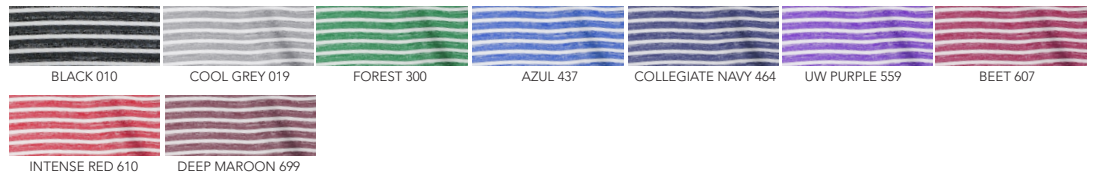

LOCATION

RS / RC / LC / BUC