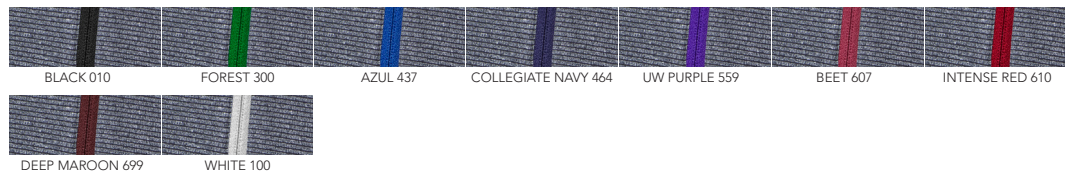

LOCATION

RC / LC / BUC