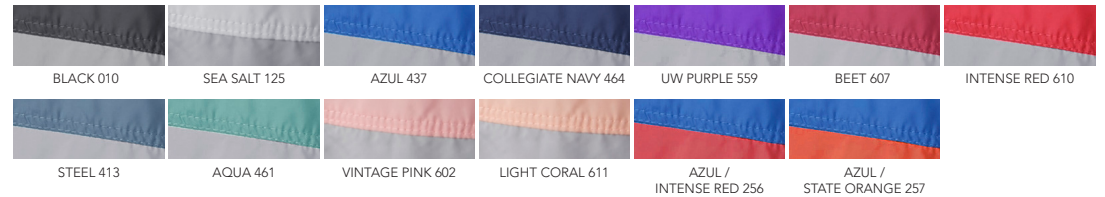

LOCATION

RC / LC / RSB