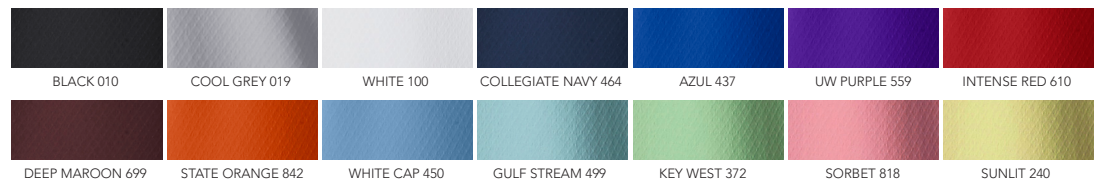

HS / EMB

LOCATION

RS / RC / LS

MADE FOR OUTSIDE

C2223MT TERMINAL TACKLE™ SHORT SLEEVE SHIRT

FEATURES
 Omni-WICK™
 Omni-SHADE™ UPF 50 sun protection
 Quick dry
 White Columbia PFG Logo on back for all except White 100 (Cool Grey PFG logo)