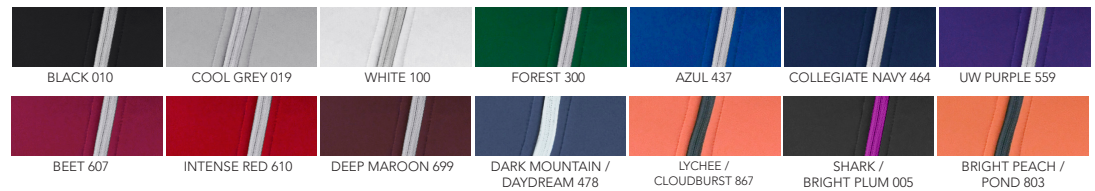

LOCATION

RSB / RC / LC / BUC