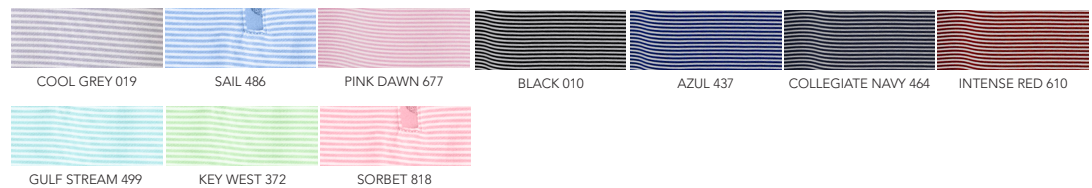

LOCATION

RSB / RC / LC / BUC