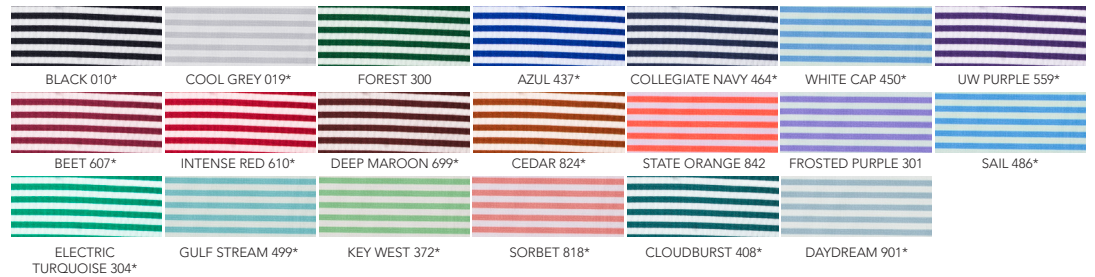

LOCATION

RS / RC / LC / BUC