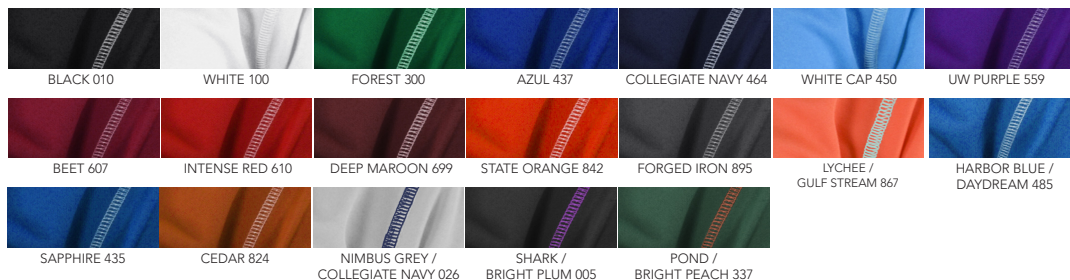

22S02MP OMNI WICK™ BEST BALL POLO

FEATURES

Omni-WICK™
 Omni-Shade™ UPF 30 sun protection
 Contrast Front and Back Yoke (White)
 Self Fabric collar w/ sewn in collar stays
 Collar stand

FABRIC

100% Polyester