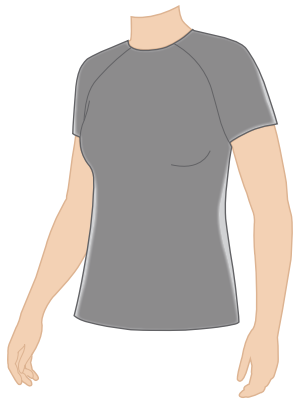

Active/Golf