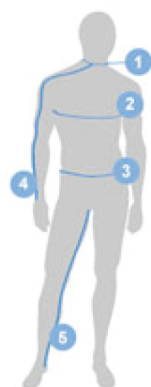

1. **1. Neck:** Measure at the base or thickest part of your neck.
2. **2. Chest/Bust:** Measure at the fullest part of the chest, under the armpits and over the shoulder blades, keeping the tape measure firm and level.
3. **3. Waist:** Measure around the natural waistline, allowing the tape measure to sit comfortably.
4. **4. Sleeves:** Start at the center back of your neck and measure across the shoulder and down to the wrist. Round up to the next even number.
5. **5. Inseam:** Measure from the top of the interior leg to the bottom of the ankle.
6. **6. Hips:** Measure around the fullest part of your hips.

DECORATION LOCATION KEY:

LEFT CHEST (LC)	LOWER LEFT HEM (LLH)
RIGHT CHEST (RC)	LOWER RIGHT HEM (LRH)
LEFT SLEEVE (LS)	LEFT SLEEVE BICEP (LSB)
RIGHT SLEEVE (RS)	RIGHT SLEEVE BICEP (RSB)
BACK UNDER COLLAR (BUC)	LEFT PANT UPPER (LPU)
CENTER BACK (CB)	RIGHT PANT UPPER (RPU)
CENTER CHEST (CC)	RIGHT ARM CUFF (RAC)
LEFT ARM CUFF (LAC)